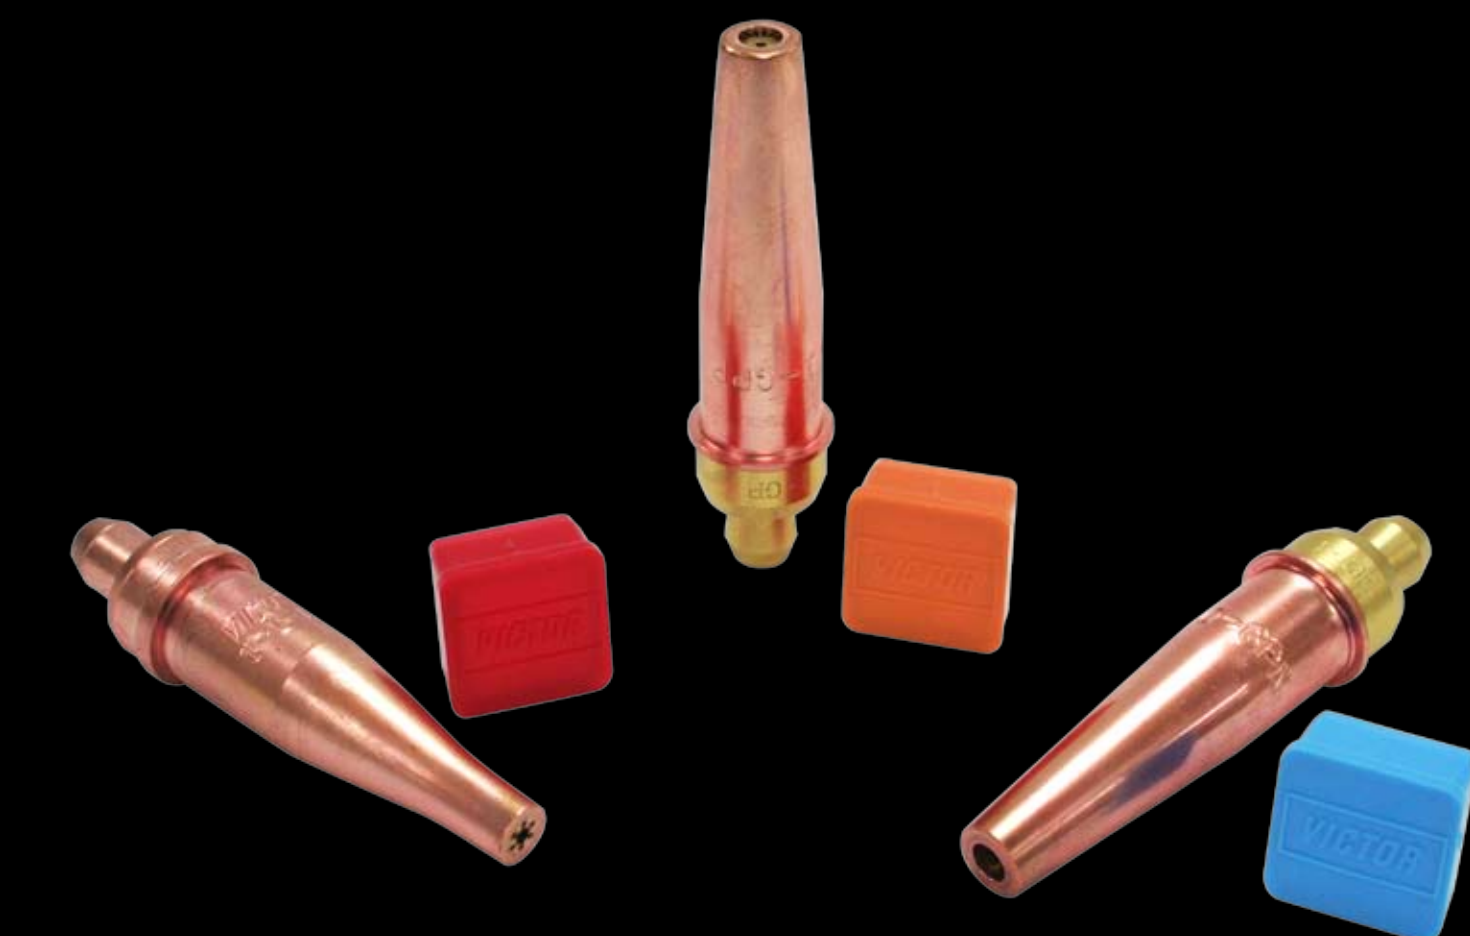

VICTOR®

ONE TORCH, ALL FUELS

ACETYLENE

PROPYLENE

PROPANE / NATURAL GAS

MATERIAL THICKNESS	TIP SIZE
1/8"	000
1/4"	00
3/8" - 1/2"	0
3/4"	1
1" - 1 1/2"	2
2" - 2 1/2"	3
3"	4
4" - 5"	5
6" - 8"	6*
10"	7*
12"	8*

ACETYLENE - RED PROPYLENE - ORANGE PROPANE - BLUE
NATURAL GAS - BLUE

ABSOLUTELY THE BEST . . . PERIOD!

*FOR BEST RESULTS - USE "HIGH FLOW HANDLES AND 3/8" HOSE"