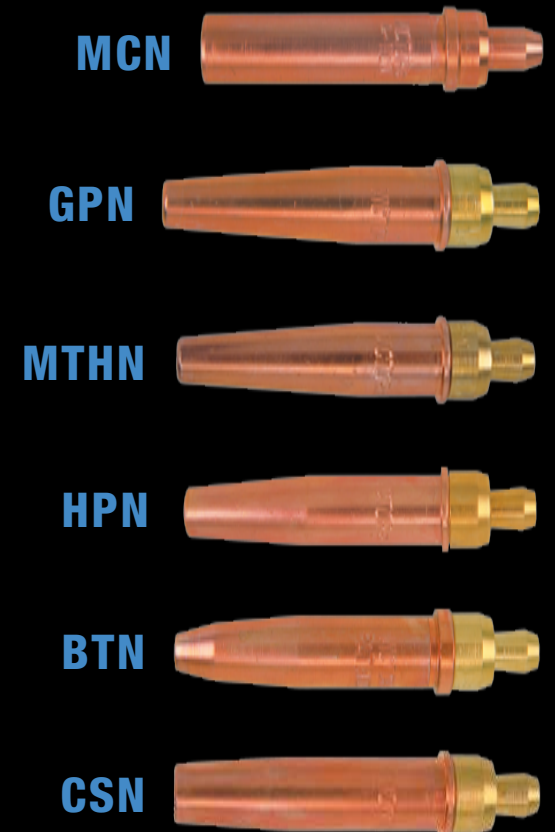

VICTOR®

ONE TORCH, ALL FUELS

ACETYLENE

PROPYLENE

PROPANE / NATURAL GAS

MATERIAL THICKNESS	TIP SIZE
1/8"	000
1/4"	00
3/8" - 1/2"	0
3/4"	1
1" - 1 1/2"	2
2" - 2 1/2"	3
3"	4
4" - 5"	5
6" - 8"	6*
10"	7*
12"	8*

ACETYLENE - RED PROPYLENE - ORANGE PROPANE - BLUE
NATURAL GAS - BLUE

ABSOLUTELY THE BEST . . . PERIOD!

*FOR BEST RESULTS - USE "HIGH FLOW HANDLES AND 3/8" HOSE"