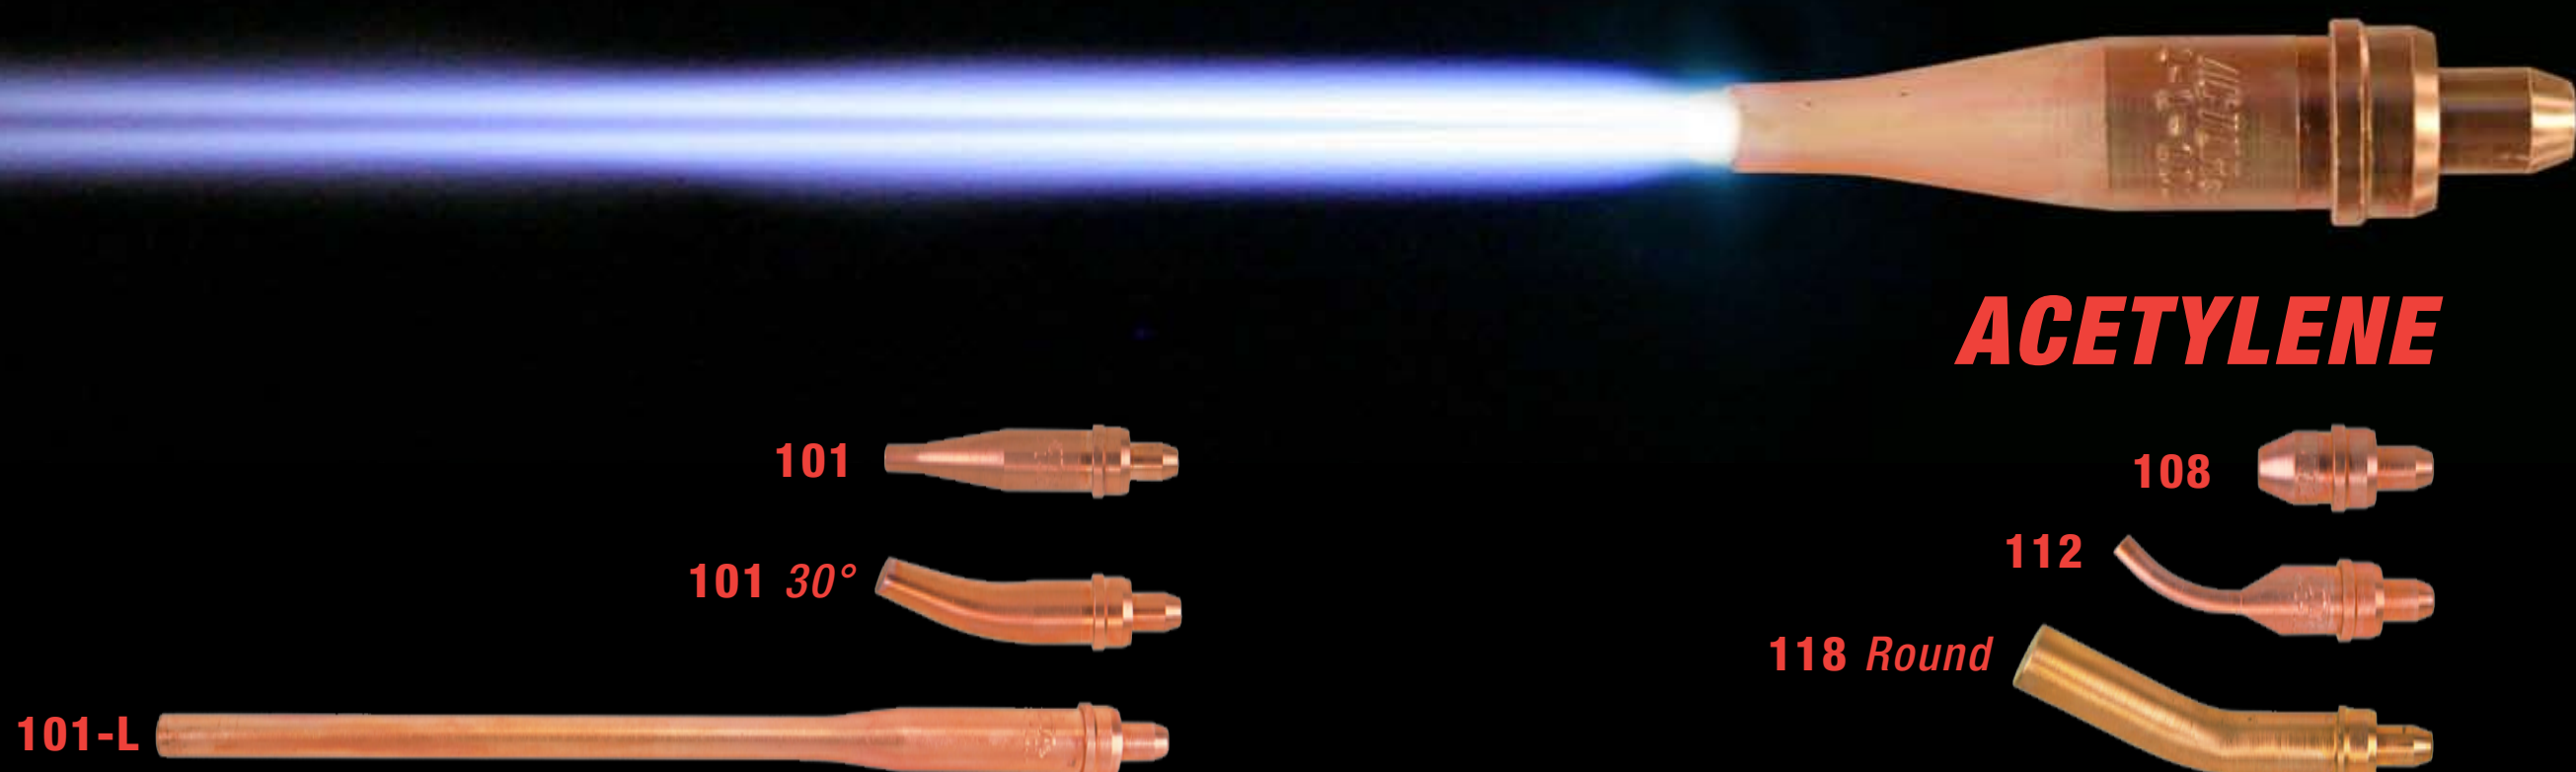

VICTOR®

ONE TORCH, ALL FUELS

ACETYLENE

PROPYLENE

PROPANE / NATURAL GAS

MATERIAL THICKNESS	TIP SIZE
1/8"	000
1/4"	00
3/8" - 1/2"	0
3/4"	1
1" - 1 1/2"	2
2" - 2 1/2"	3
3"	4
4" - 5"	5
6" - 8"	6*
10"	7*
12"	8*

ACETYLENE - RED PROPYLENE - ORANGE PROPANE - BLUE
NATURAL GAS - BLUE

ABSOLUTELY THE BEST . . . PERIOD!

*FOR BEST RESULTS - USE "HIGH FLOW HANDLES AND 3/8" HOSE"