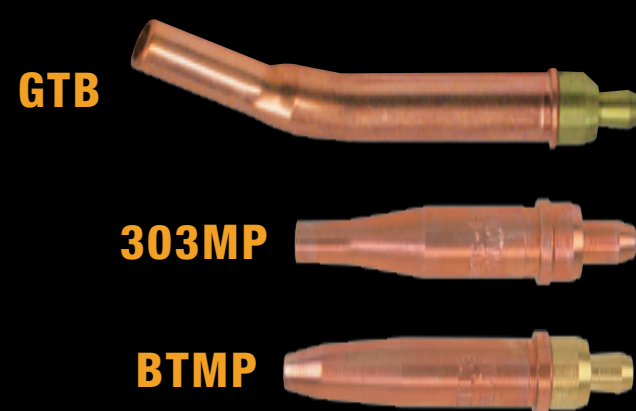

VICTOR®

ONE TORCH, ALL FUELS

ACETYLENE

PROPYLENE

PROPANE / NATURAL GAS

MATERIAL THICKNESS	TIP SIZE
1/8"	000
1/4"	00
3/8" - 1/2"	0
3/4"	1
1" - 1 1/2"	2
2" - 2 1/2"	3
3"	4
4" - 5"	5
6" - 8"	6*
10"	7*
12"	8*

ACETYLENE - RED PROPYLENE - ORANGE PROPANE - BLUE
NATURAL GAS - BLUE

ABSOLUTELY THE BEST . . . PERIOD!

*FOR BEST RESULTS - USE "HIGH FLOW HANDLES AND 3/8" HOSE"