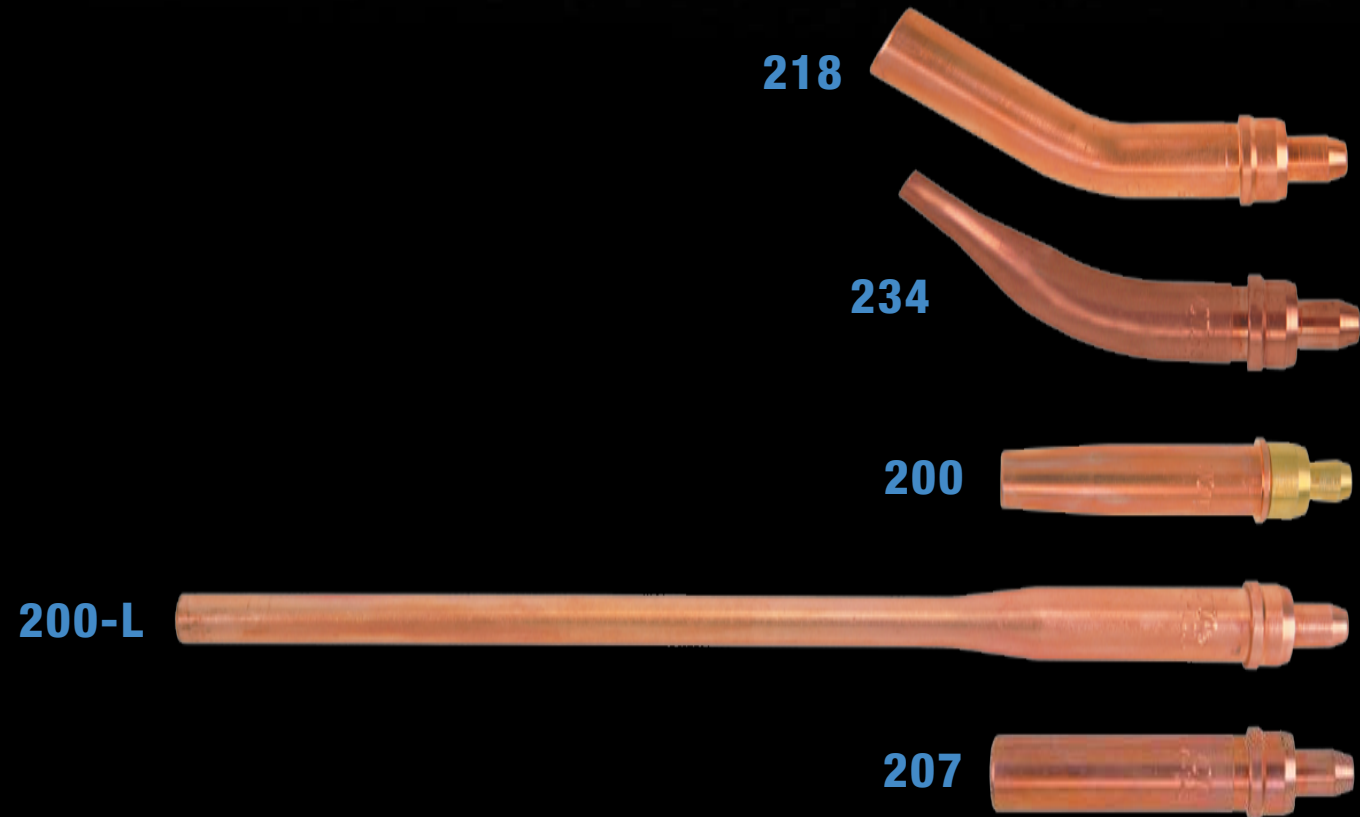

VICTOR®

ONE TORCH, ALL FUELS

ACETYLENE

PROPYLENE

PROPANE / NATURAL GAS

MATERIAL THICKNESS	TIP SIZE
1/8"	000
1/4"	00
3/8" - 1/2"	0
3/4"	1
1" - 1 1/2"	2
2" - 2 1/2"	3
3"	4
4" - 5"	5
6" - 8"	6*
10"	7*
12"	8*

ACETYLENE - RED PROPYLENE - ORANGE PROPANE - BLUE
NATURAL GAS - BLUE

ABSOLUTELY THE BEST . . . PERIOD!

*FOR BEST RESULTS - USE "HIGH FLOW HANDLES AND 3/8" HOSE"